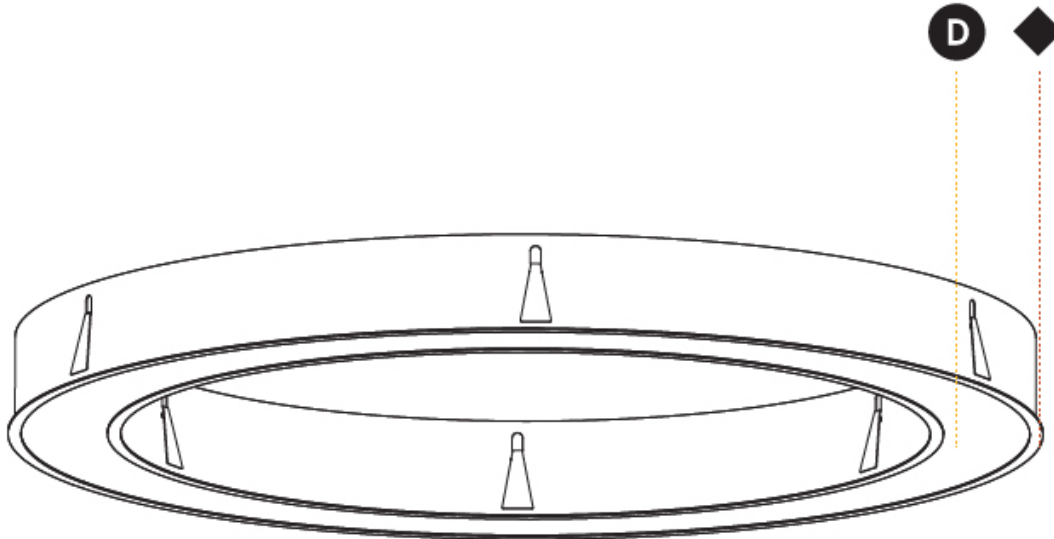

PROJECT
TYPE
SPECIFIER
QUANTITY
DATE

1560mm x 1240mm
61 7/16" x 48 13/16"

120mm
4 3/4"

10 - 15mm
3/8" - 9/16"

A37502-

PROJECT	_____
TYPE	_____
SPECIFIER	_____
QUANTITY	_____
DATE	_____

GLORIOUS COLOR FINISH CHART