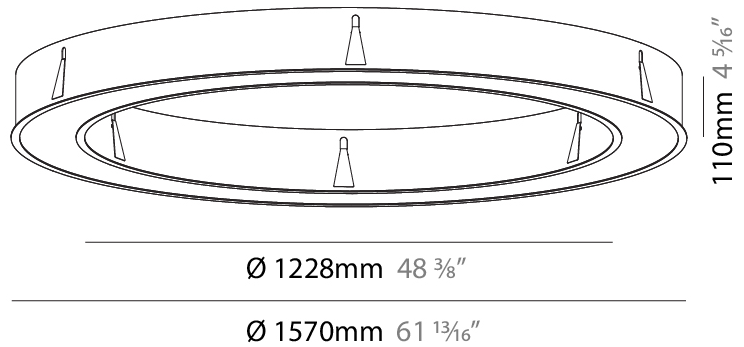

GENERAL

Series: Glorious
 Subseries: Glorious
 Brand: Prolicht
 Division: Architectural
 Mounting Type: Recessed
 Mounting Location: Ceiling
 Subcategory: Ambient

PHYSICAL

Shape: Round
 Diameter (mm): 1570
 Diameter (in): 61 ¹³/₁₆
 Height (mm): 110
 Height (in): 4 ⁵/₁₆
 Min. Recessing Depth (mm): 120
 Min. Recessing Depth (in): 4 ³/₄
 Light Distribution: Direct
 Weight (kg): 16.624
 Weight (lbs): 36.65
 Diffuser: PMMA - Opal or Micro-Prism
 Fixture Finish: SSR / BKV / CWI / CRY / HAB / LAG / UFT / ITA / RUA / RUR / MIC / FTG / MYG / TWT / LOD / PUS / FRO / FUP / KIA / POP / BLS / SPG / MEY / GOH / GUM / CHC / COM / ABZ / JAG / OBR / MOS / ROR
 Fixture Material: Aluminum
 Cut-out Measurements: 1560mm / 61 7/16" x 1240mm / 48 13/16"

PROJECT
TYPE
SPECIFIER
QUANTITY
DATE

1560mm x 1240mm
61 7/16" x 48 13/16"

120mm
4 3/4"

10 - 15mm
3/8" - 9/16"

A37502-

PROJECT	_____
TYPE	_____
SPECIFIER	_____
QUANTITY	_____
DATE	_____

GLORIOUS COLOR FINISH CHART